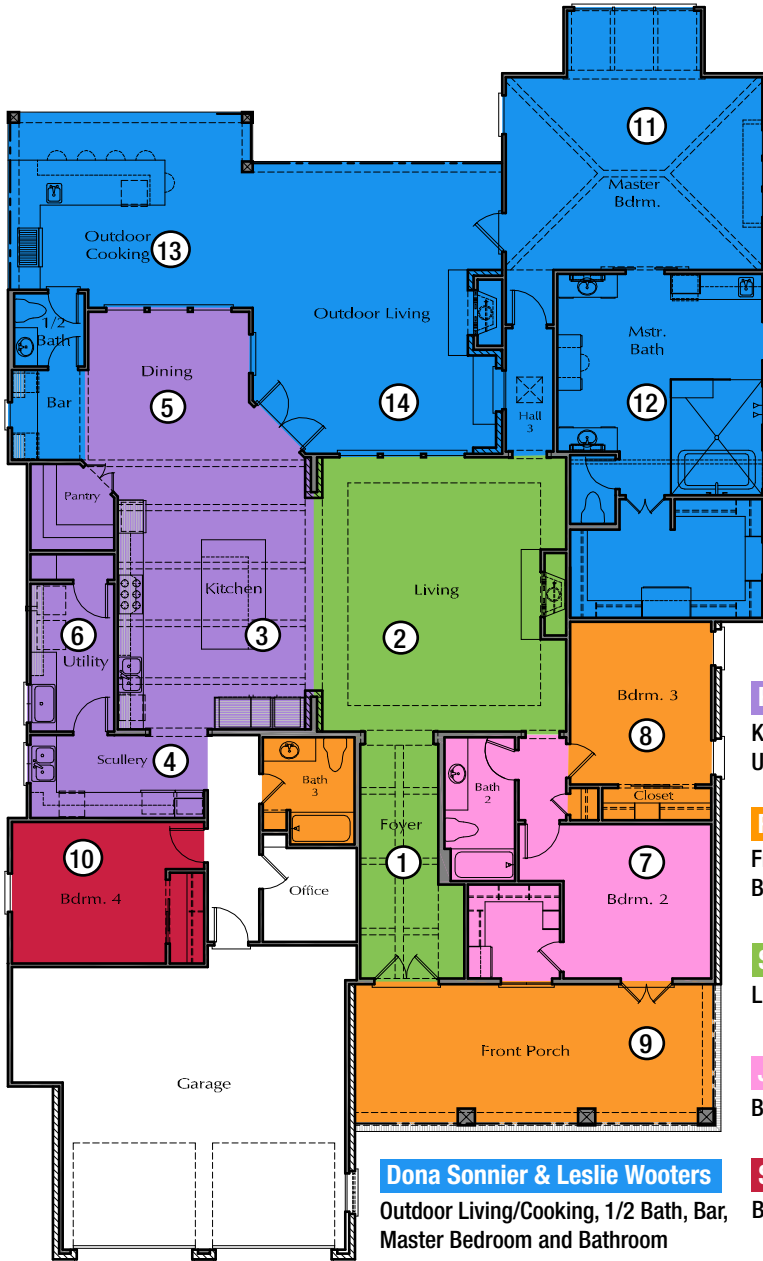

Home **HB** Bank

5 Dining Room

EXTERMINATING

6 Utility Room

DISTRICT **SOUTH**
REAL ESTATE CO.

7 Bedroom #2

NOLA
LENDING GROUP
A Division of Fidelity Bank

8 Bedroom #3

12 Master Bathroom

 **PRIME**
TITLE
OLSON & O'NEILL | Attorneys at Law

13 Outdoor Cooking

The
FIRST NATIONAL
Bank
OF JEANERETTE

14 Outdoor Living

LATTER
& **BLUM**

LEARN MORE
ABOUT THE HOME:

Visit www.stjude.org/give/dream-home/lafayette.html to learn more about this year's home!

ST. JUDE DREAM HOME® Giveaway 2022

ROOM SPONSORS

All furnishings, art, and decorations are available for purchase. Contact the designer.

Paige LaVergne
Kitchen, Dining, Scullery, Utility

Paige Gary
Front Porch, Bath #3, Bedroom #3

Stacey Arceneaux
Living, Foyer

Jodi Bolgiano
Bath #2, Bedroom #2

Dona Sonnier & Leslie Wooters
Outdoor Living/Cooking, 1/2 Bath, Bar, Master Bedroom and Bathroom

St. Jude Office
Bedroom #4

LEARN MORE ABOUT THE HOME: